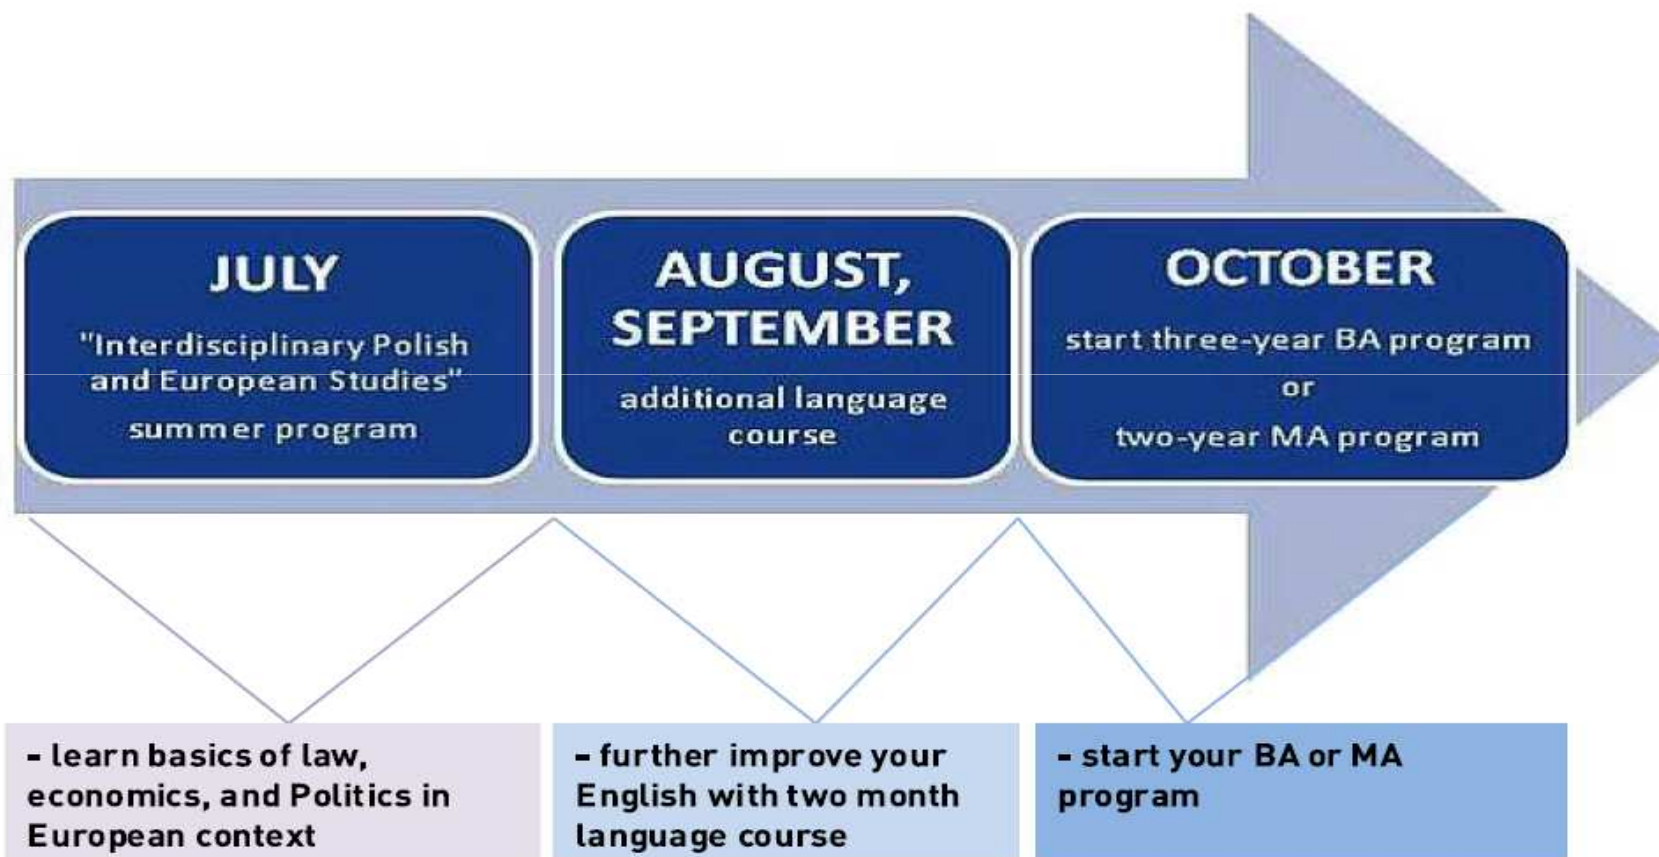

Special offer to prepare students for BA or MA programs

Uczelnia Łazarskiego

ul. Świeradowska 43, 02-662, Warszawa, (Metro Wilanowska)
Infolinia: 0 801 333 339
uczelnia@lazarski.edu.pl

www.lazarski.edu.pl